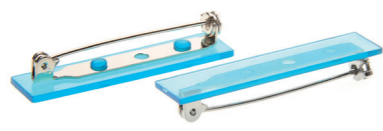

BP27NA

Metal Pin with 9.8 x 42mm Plastic Plate & Self Adhesive Pad

Glue On

BP1B

30mm Black Plastic Glue On

BP1W

30mm White Plastic Glue On

BP3B

38mm Black Plastic Glue On

BP3W

38mm White Plastic Glue On

BP29B

38mm Black Slimline Glue On

BP29W

38mm White Slimline Glue On

BP26N

Metal Pin with 7.5 x 30mm Plastic Plate

BP27N

Metal Pin with 9.8 x 42mm Plastic Plate

Metal Pins & Badge Backs

Badge Products

Self Adhesive

BP5N

25mm Self Adhesive Metal Pin Nickel Plated