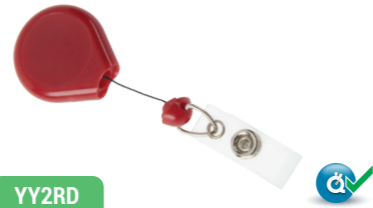

Assorted Colours

YY2WH

White Badge Reel, 25mm Recessed Centre, 870mm Retractable Cord

YY2RD

Red Badge Reel, 25mm Recessed Centre, 870mm Retractable Cord

YY2BE

Blue Badge Reel, 25mm Recessed Centre, 870mm Retractable Cord